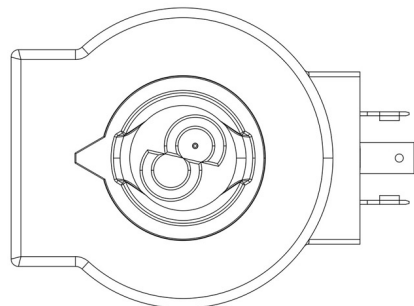

Product Code

9320/RA6

Coil Type HF3
220-230V 50/60Hz

Impiego

Coils with the new 'FAST LOCK' fixing system, series 9300 and 9320, and coils with gear fixing systems, series 9110, 9120 and 9160.

Fast-on connections type DIN 43650/A for coils in series: 9120, 9160, 9300 and 9320; co-moulded cables for series 9110 coils. Protection rating IP65; IP68 for series 9160 coils coupled with series 9155 connectors.

Connectors in series 9155, to wire, with IP65/68 protection rating.

Dettagli prodotto

Coil Type	HF3
Voltage [V]	220/230
Frequency [Hz]	50/60
Power [W]	12
Cable length [m]	-
Package Pcs.	18

Note dove espressamente riportate